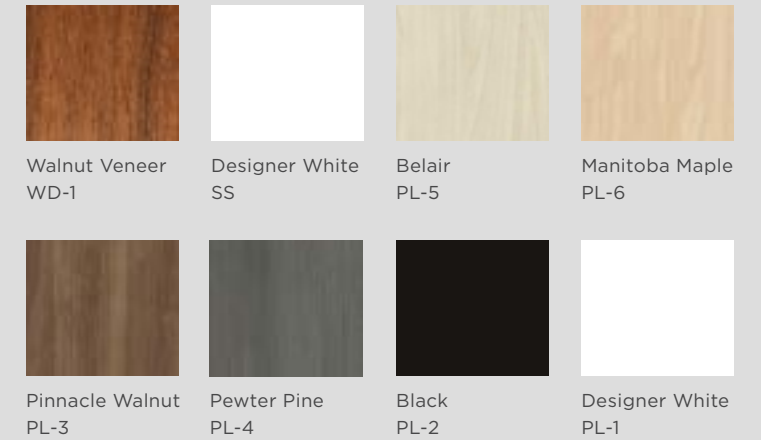

+ MATERIAL SPECIFICATIONS