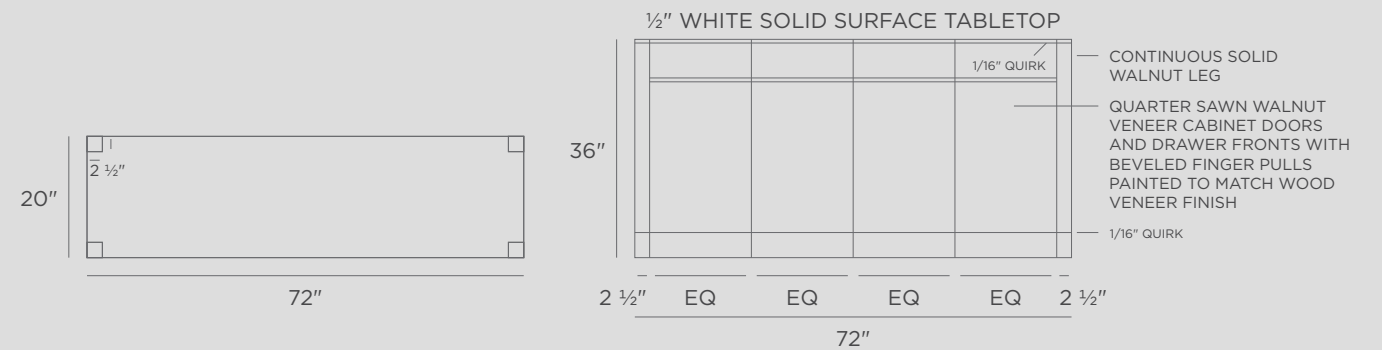

+ MATERIAL SPECIFICATIONS