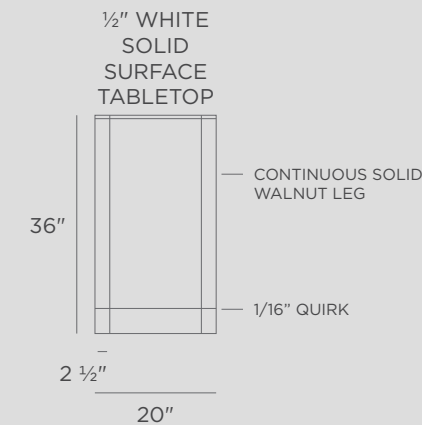

+ MATERIAL SPECIFICATIONS